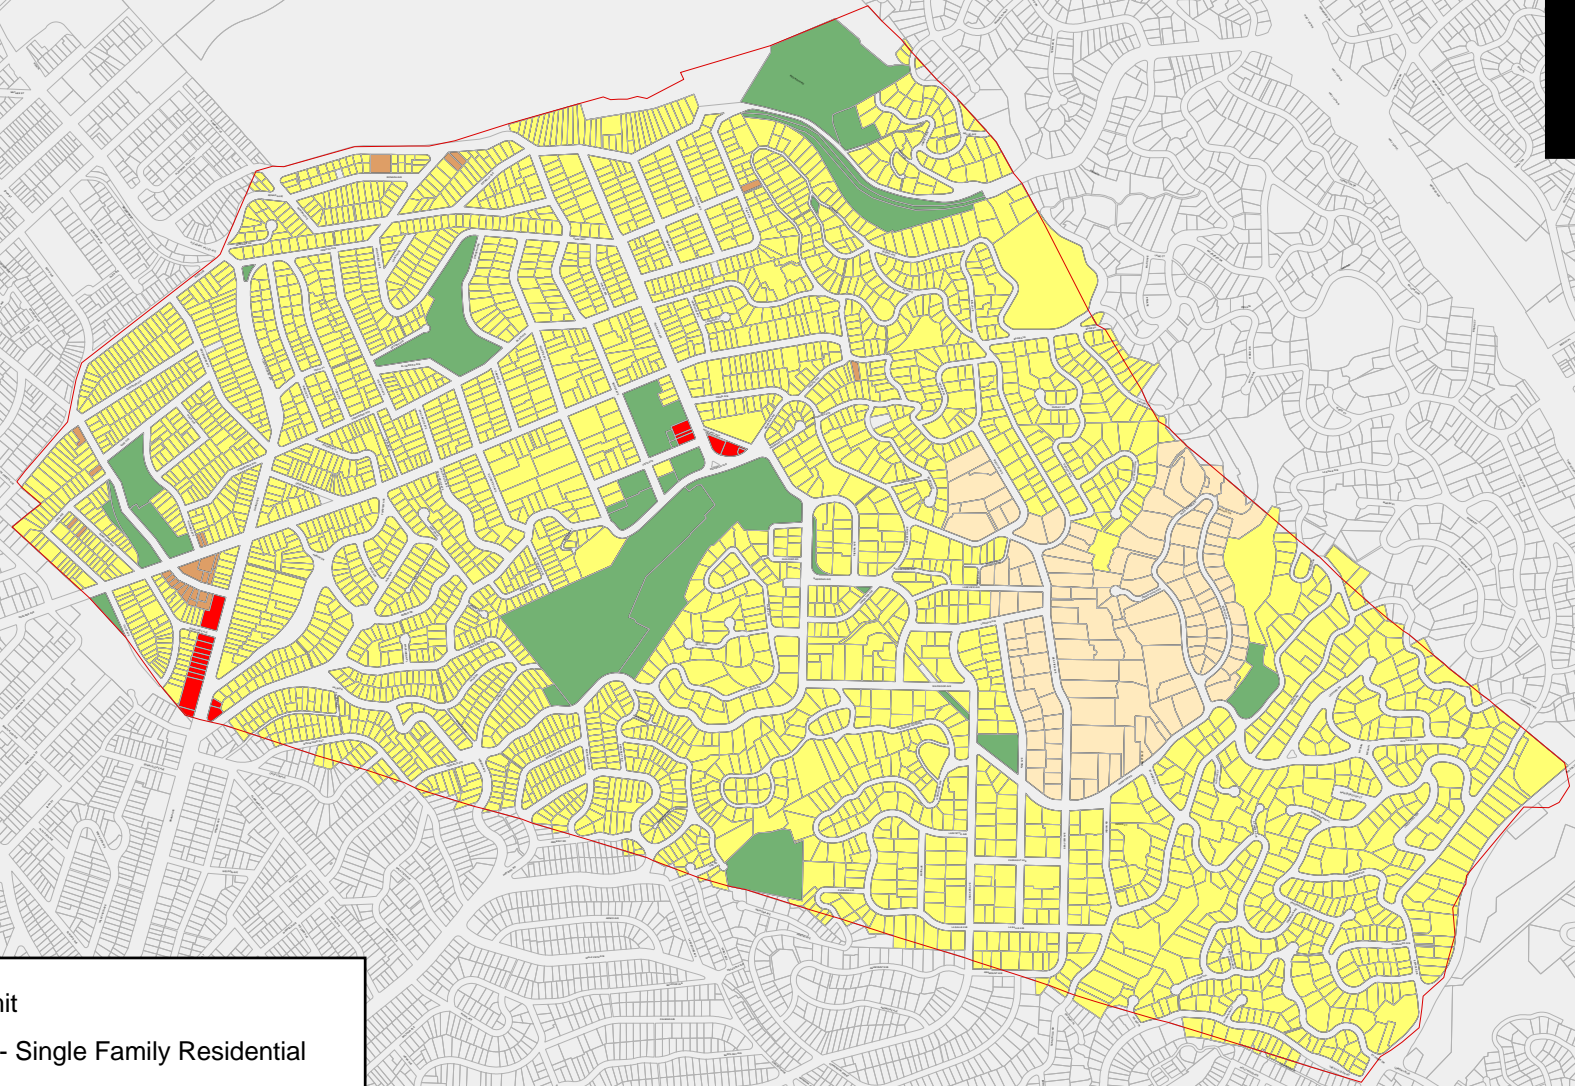

City of Piedmont Zoning Map

P

- City Limit
- Zone A - Single Family Residential
- Zone B - Public Facilities
- Zone C - Multi-Family Residential
- Zone D - Mixed Use and Commercial
- Zone E - Estate Residential